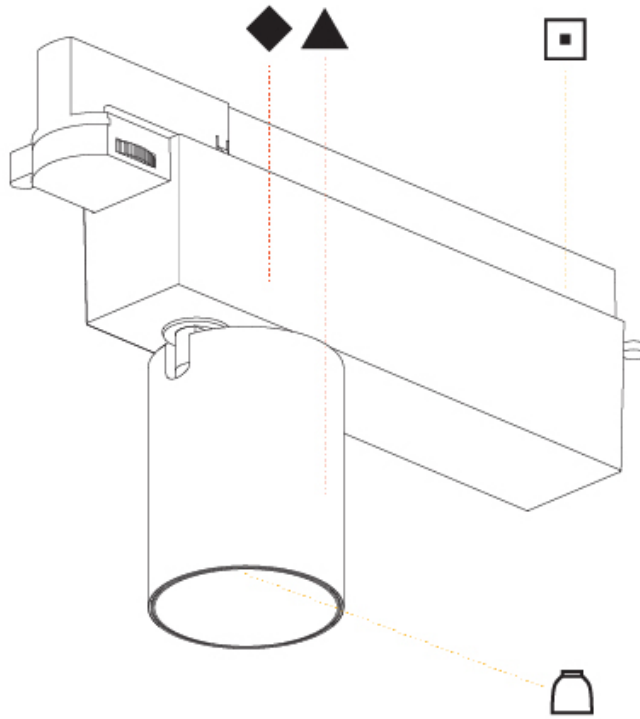

CENTRIQ 60 TRACK

A3T033-

PROJECT	_____
TYPE	_____
SPECIFIER	_____
QUANTITY	_____
DATE	_____

A